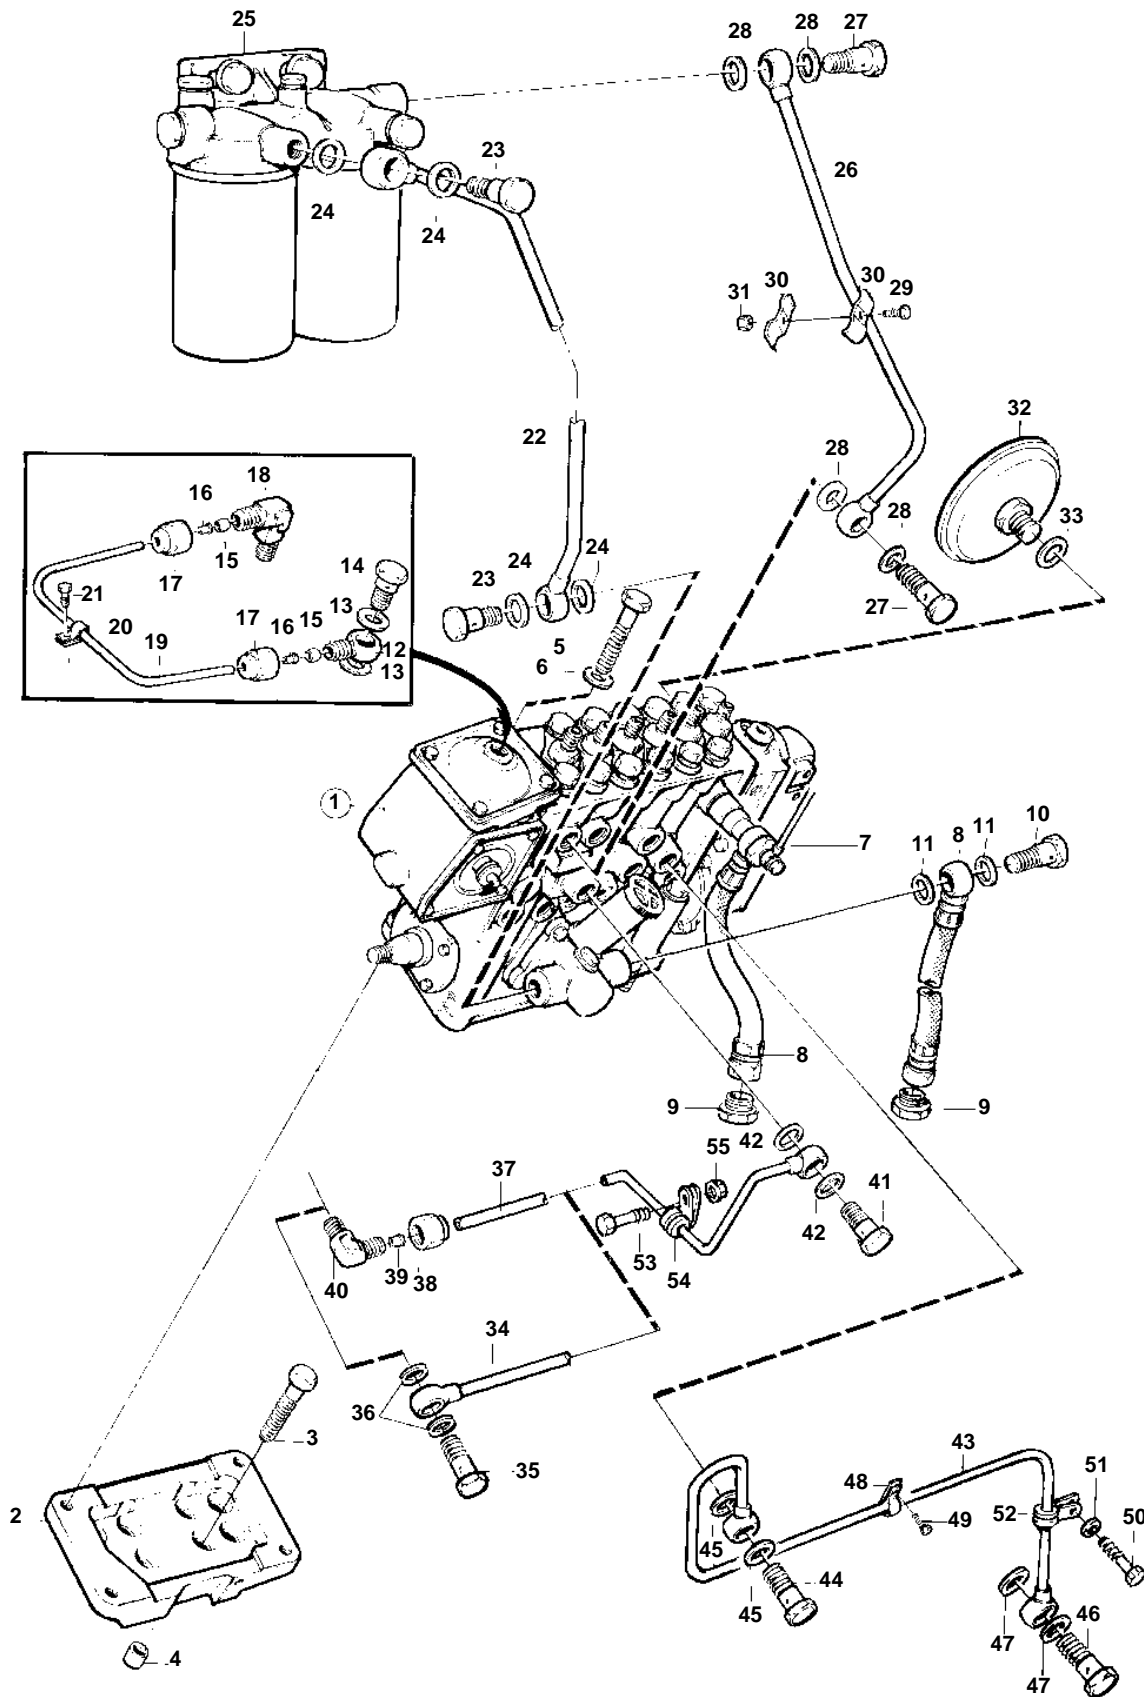

TAMD72WJ-A

15894

TAMD72WJ-A

REF	PART NO.	QTY	DESCRIPTION	SEE SEC.	NOTES
1	3825155	1	Injection pump		
	3803782	1	Injection pump, exch		Exchange unit
				3632	
2	477773	1	Shelf		
3	965185	4	Flange screw		L=40mm
4	417588	2	Guide sleeve		
5	965189	4	Flange screw		L=90mm
6	941908	4	Spring washer		
7		1	Leak-off linefuel hose connecting	2099	
8	866964	2	Fuel hose		(845372)
9	22753	2	Nipple		
10	25167	1	Hollow screw		
11	969011	2	Gasket		
12	945417	1	Nipple		
13	11994	2	Gasket		
14	969299	1	Hollow screw		
15	954364	2	Fitting		
16	944717	2	Sleeve		
17	954356	2	Cap nut		
18	954385	1	Elbow nipple		
19	945460	1	Plastic pipe		L=760mm
20	940374	1	Clamp		
21	946440	1	Flange screw		
22	3825792	1	Fuel line		(865264)
23	25167	2	Hollow screw		
24	969011	4	Gasket		
25		1	Fuel filterwith install. comps.	628	
26	3825791	1	Fuel line		(865263)
27	25167	2	Hollow screw		
28	969011	4	Gasket		
29	956095	1	Screw		
30	404279	2	Clamp		
31	955781	1	Nut		
32	477173	1	Pressure equalizer		
33	969011	1	Gasket		
34	477986	1	Oil feed pipe		
35	969299	1	Hollow screw		
36	11994	2	Gasket		
37	477908	1	Oil feed pipe		SN-XXXXXXXXXX/64646 (477906)
38	954356	1	Cap nut		SN-XXXXXXXXXX/64646
39	954364	1	Fitting		SN-XXXXXXXXXX/64646
40	479958	1	Elbow nipple		SN-XXXXXXXXXX/64646
41	48634	1	Hollow screw		SN-XXXXXXXXXX/64646
42	947281	2	Gasket		
43	865251	1	Oil return pipe		
44	48634	1	Hollow screw		
45	907132	2	Gasket		
46	25167	1	Hollow screw		
47	969011	2	Gasket		
48	18387	1	Clamp		
49	944926	1	Flange screw		
50	946471	1	Screw		
51	190509	1	Washer		
52	947191	1	Clamp		
53	946544	1	Flange screw		
54	952623	1	Clamp		
55	945407	1	Flange nut		